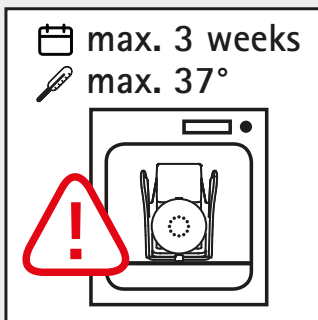

SWISS DESIGN

Clipmax 10 cm²

Handling Instruction

Handling

Cultivation

Remove Chamber

to open press here