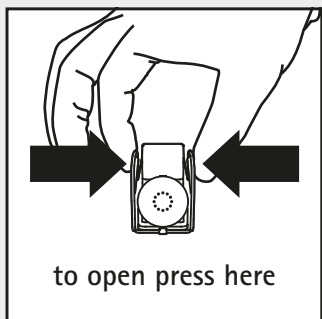

SWISS DESIGN

Clipmax 10 cm²

Handling Instruction

Handling

Cultivation

Remove Chamber

to open press here