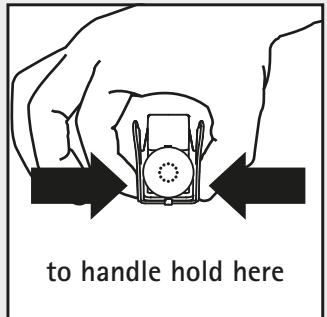

SWISS DESIGN

Clipmax 10 cm²

Handling Instruction

Handling

Cultivation

Remove Chamber

to open press here