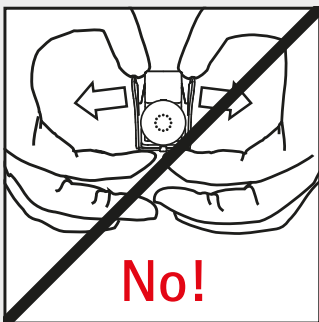

SWISS DESIGN

Clipmax 10 cm²

Handling Instruction

Handling

Cultivation

Remove Chamber

to open press here